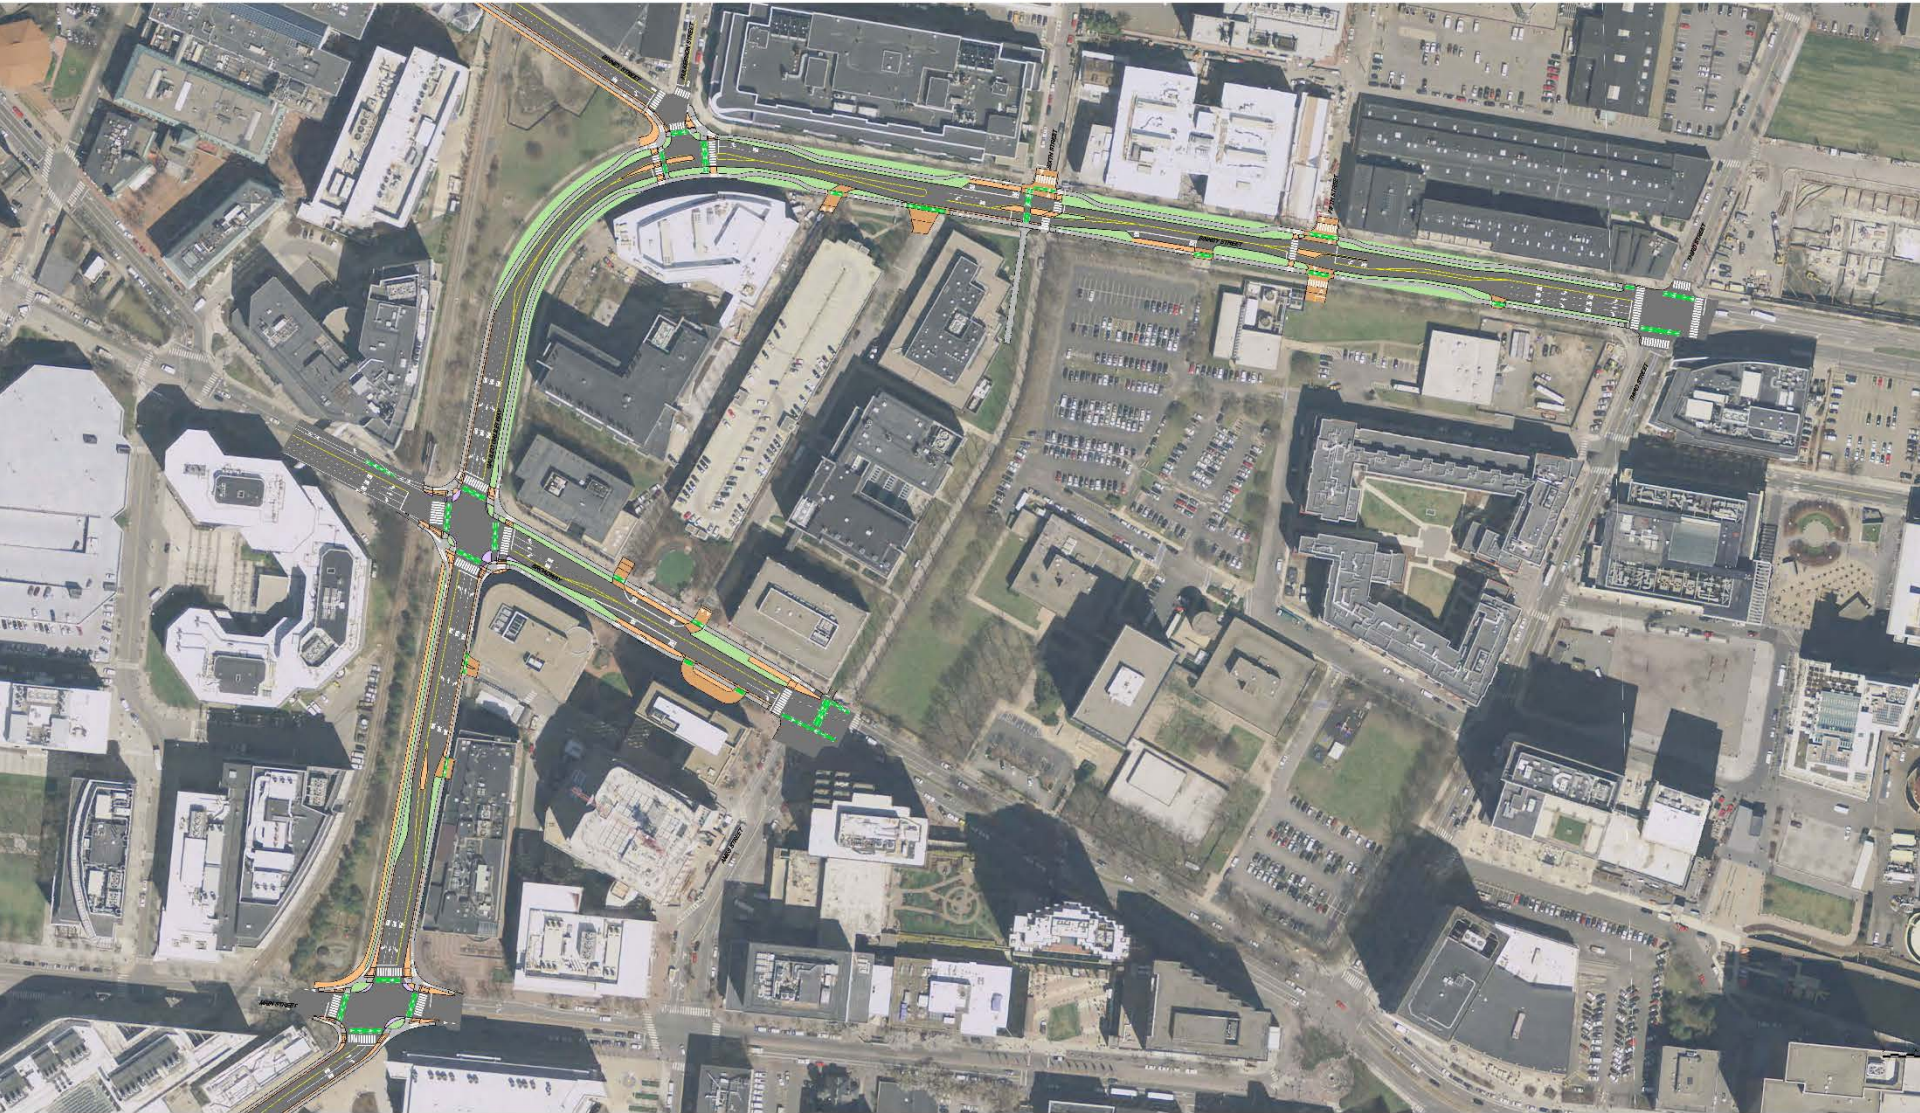

Landscape Vision
July 19, 2017

Kendall Square Streetscapes Redesign

Landscape Vision – Site Analysis

Surrounding Land Uses

Landscape Vision – Site Analysis

Pedestrian Movements

Landscape Vision – Site Analysis

Ground Floor Activity

Landscape Framework

Landscape Layers – Transportation

Landscape Layers – Streetscape Activation

Landscape Layers – Streetscape Activation

Landscape Layers – Green Infrastructure

Landscape Layers – Tree Canopy

Landscape Layers - Composite

Landscape Vision

Landscape Vision – Design Concepts

Binney Street between Fifth and Sixth Streets

Landscape Vision – Design Concepts

Binney Street between Sixth and Fulkerson Streets

Landscape Vision – Design Concepts

Broadway between Ames and Galileo Galilei Way