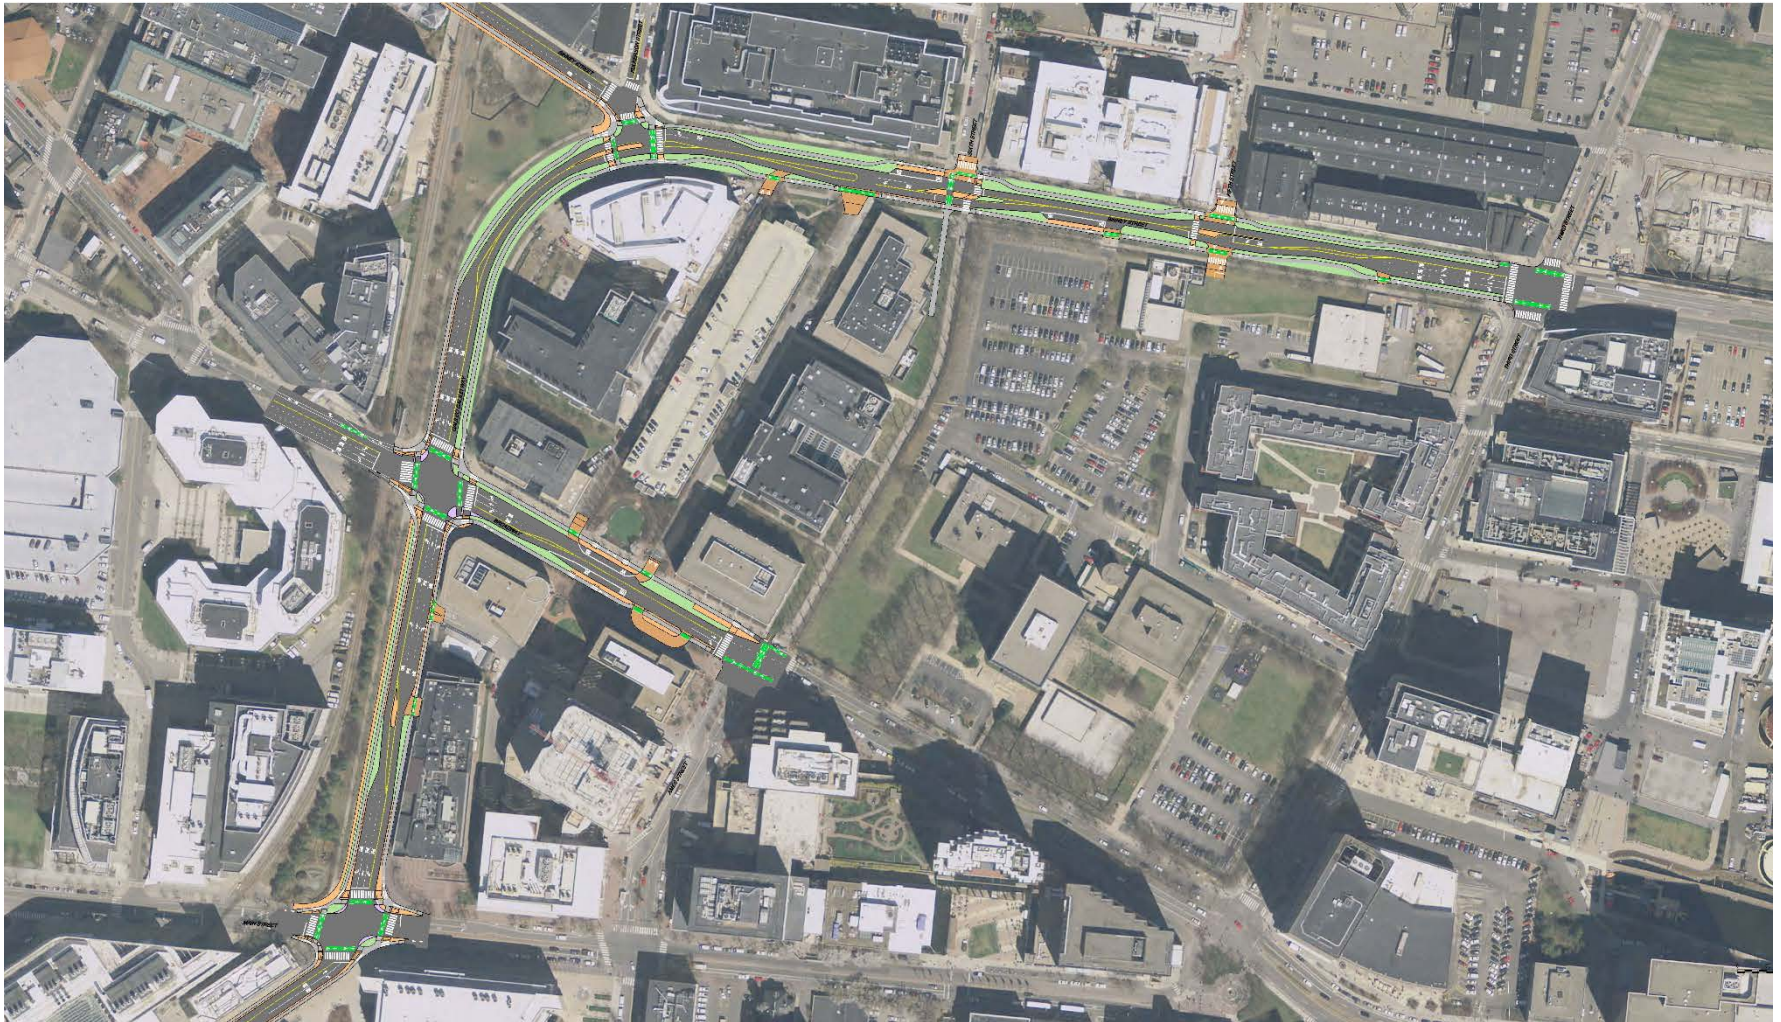

Landscape Vision
July 19, 2017

Kendall Square Streetscapes Redesign

Landscape Vision – Site Analysis

Surrounding Land Uses

Landscape Vision – Site Analysis

Pedestrian Movements

Landscape Vision – Site Analysis

Ground Floor Activity

Landscape Framework

Landscape Layers – Transportation

Landscape Layers – Streetscape Activation

Landscape Layers – Streetscape Activation

Landscape Layers – Green Infrastructure

Landscape Layers – Tree Canopy

Landscape Layers - Composite

Landscape Vision

Landscape Vision – Design Concepts

Binney Street between Fifth and Sixth Streets

Landscape Vision – Design Concepts

Binney Street between Sixth and Fulkerson Streets

Landscape Vision – Design Concepts

Broadway between Ames and Galileo Galilei Way