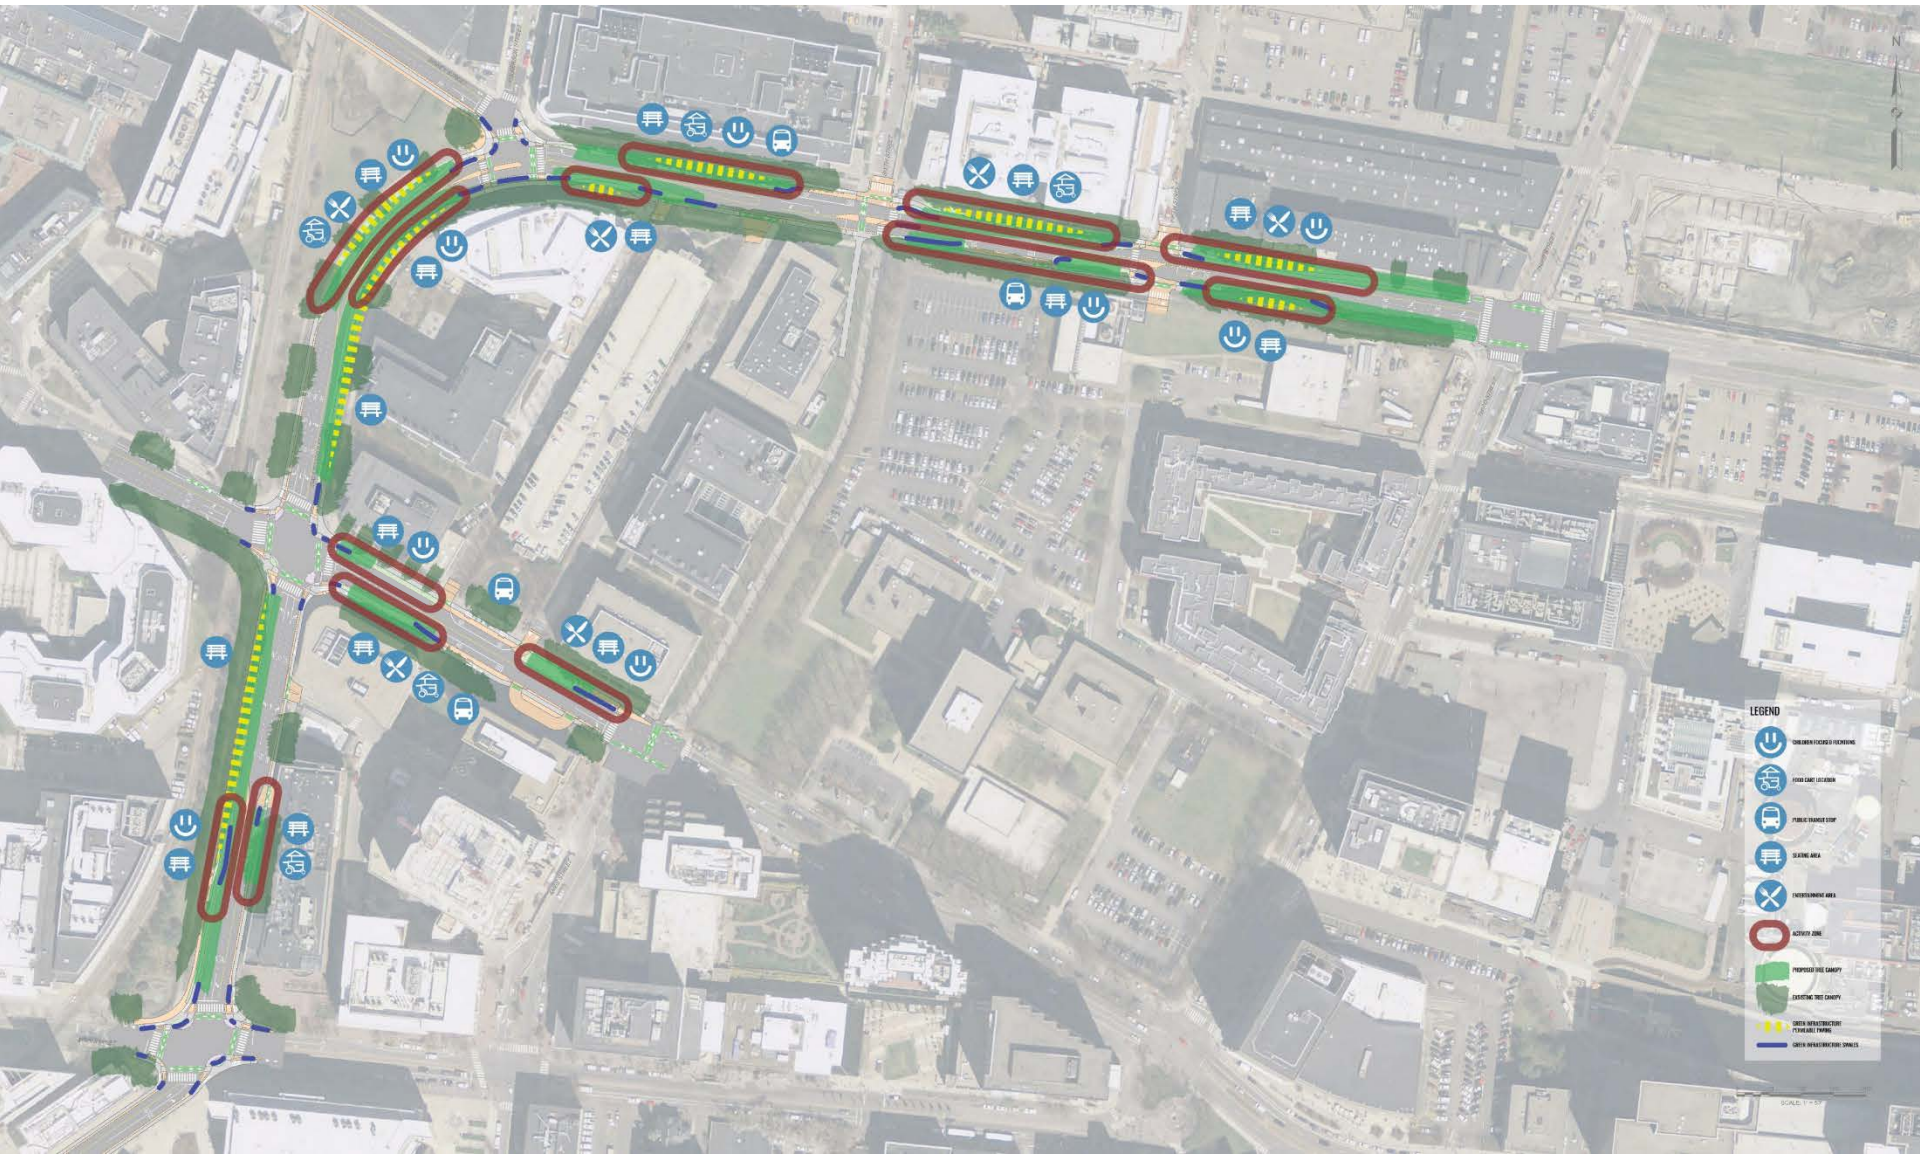

Landscape Vision
July 19, 2017

Kendall Square Streetscapes Redesign

Landscape Vision – Site Analysis

Surrounding Land Uses

Landscape Vision – Site Analysis

Pedestrian Movements

Landscape Vision – Site Analysis

Ground Floor Activity

Landscape Framework

Landscape Layers – Transportation

Landscape Layers – Streetscape Activation

Landscape Layers – Streetscape Activation

Landscape Layers – Green Infrastructure

Landscape Layers – Tree Canopy

Landscape Layers - Composite

Landscape Vision

Landscape Vision – Design Concepts

Binney Street between Fifth and Sixth Streets

Landscape Vision – Design Concepts

Binney Street between Sixth and Fulkerson Streets

Landscape Vision – Design Concepts

Broadway between Ames and Galileo Galilei Way