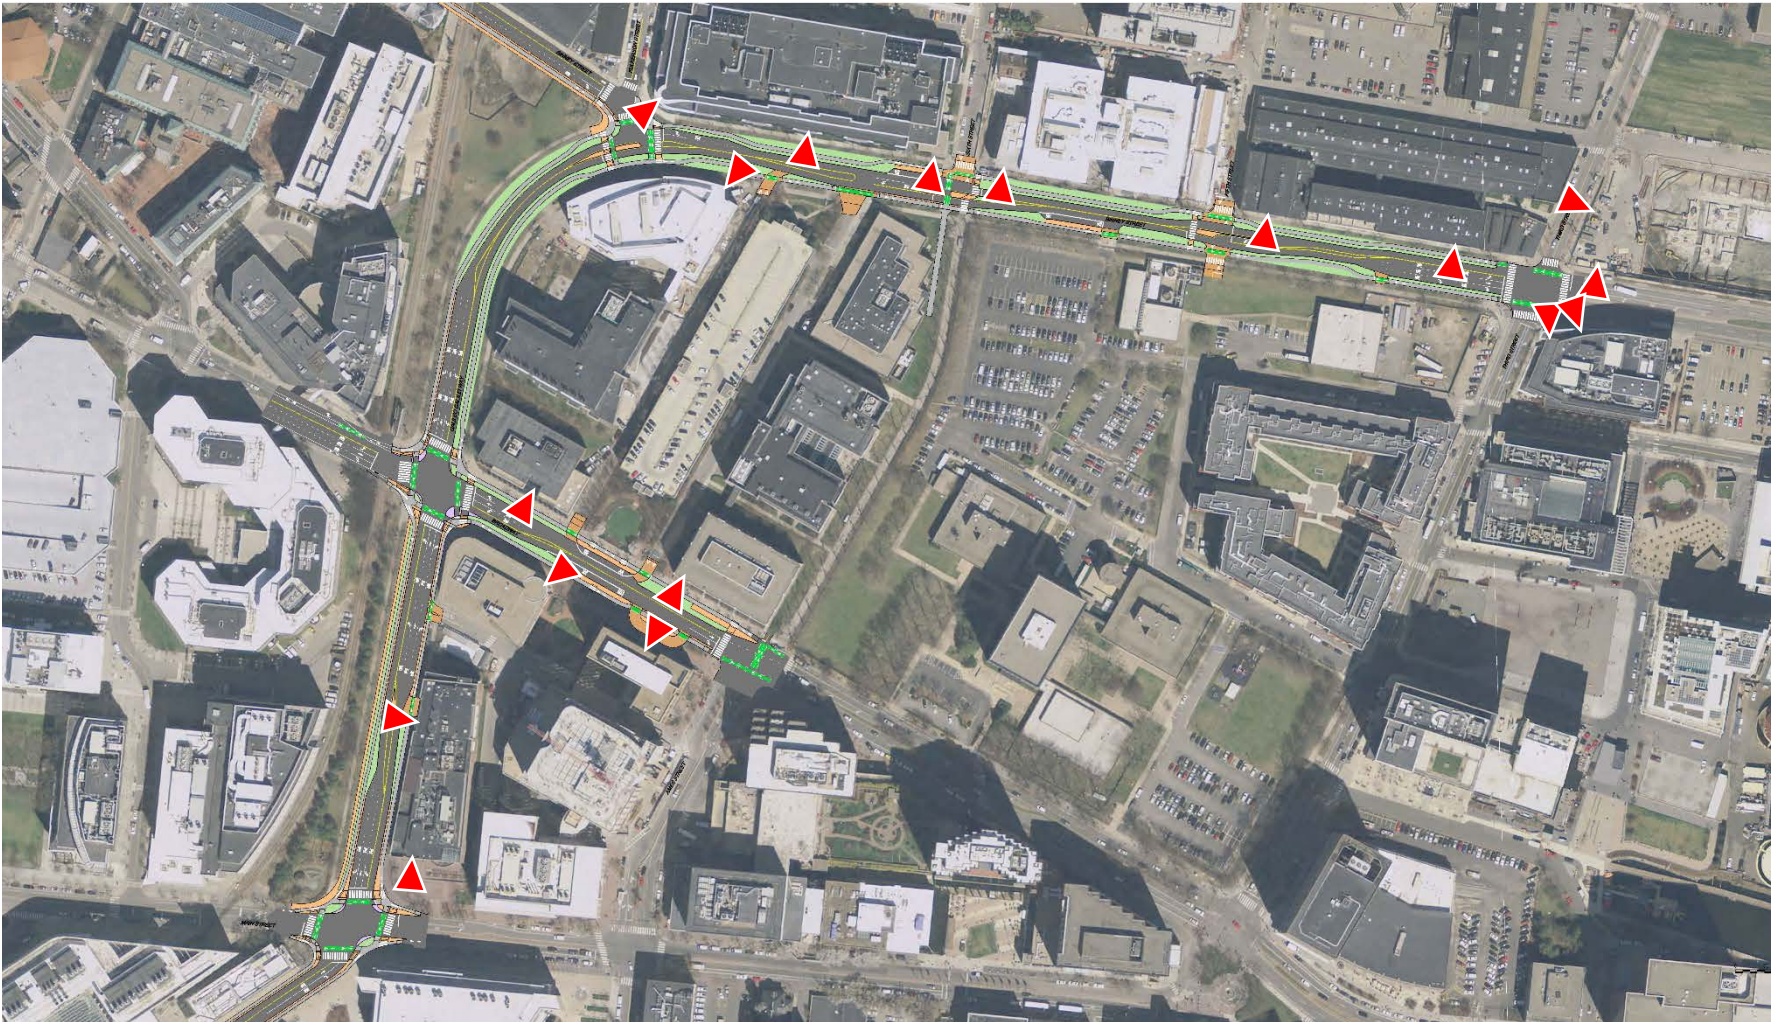

Landscape Vision
July 19, 2017

Kendall Square Streetscapes Redesign

Landscape Vision – Site Analysis

Surrounding Land Uses

Landscape Vision – Site Analysis

Pedestrian Movements

Landscape Vision – Site Analysis

Ground Floor Activity

Landscape Framework

Landscape Layers – Transportation

Landscape Layers – Streetscape Activation

Landscape Layers – Streetscape Activation

Landscape Layers – Green Infrastructure

Landscape Layers – Tree Canopy

Landscape Layers - Composite

Landscape Vision

Landscape Vision – Design Concepts

Binney Street between Fifth and Sixth Streets

Landscape Vision – Design Concepts

Binney Street between Sixth and Fulkerson Streets

Landscape Vision – Design Concepts

Broadway between Ames and Galileo Galilei Way