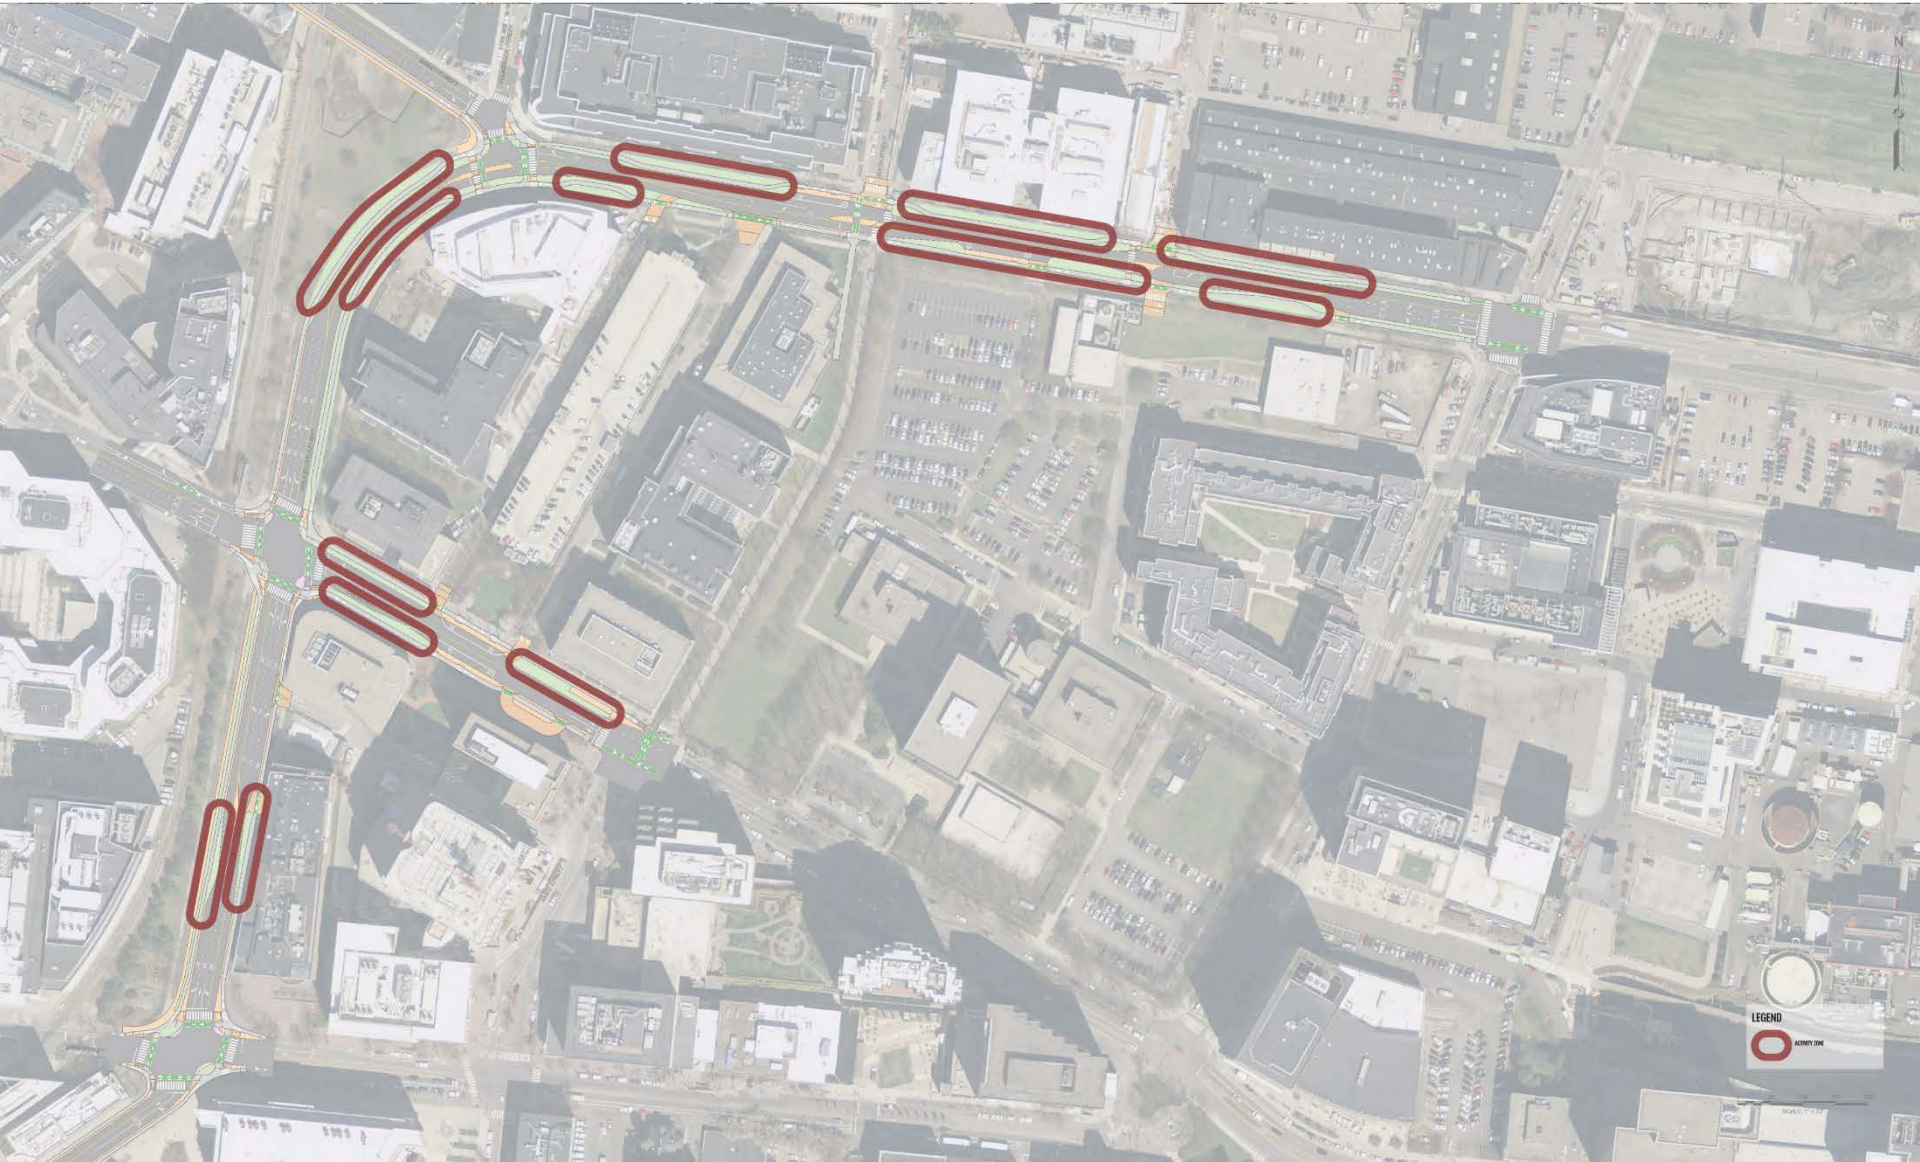

Landscape Vision
July 19, 2017

Kendall Square Streetscapes Redesign

Landscape Vision – Site Analysis

Surrounding Land Uses

Landscape Vision – Site Analysis

Pedestrian Movements

Landscape Vision – Site Analysis

Ground Floor Activity

Landscape Framework

Landscape Layers – Transportation

Landscape Layers – Streetscape Activation

Landscape Layers – Streetscape Activation

Landscape Layers – Green Infrastructure

Landscape Layers – Tree Canopy

Landscape Layers - Composite

Landscape Vision

Landscape Vision – Design Concepts

Binney Street between Fifth and Sixth Streets

Landscape Vision – Design Concepts

Binney Street between Sixth and Fulkerson Streets

Landscape Vision – Design Concepts

Broadway between Ames and Galileo Galilei Way