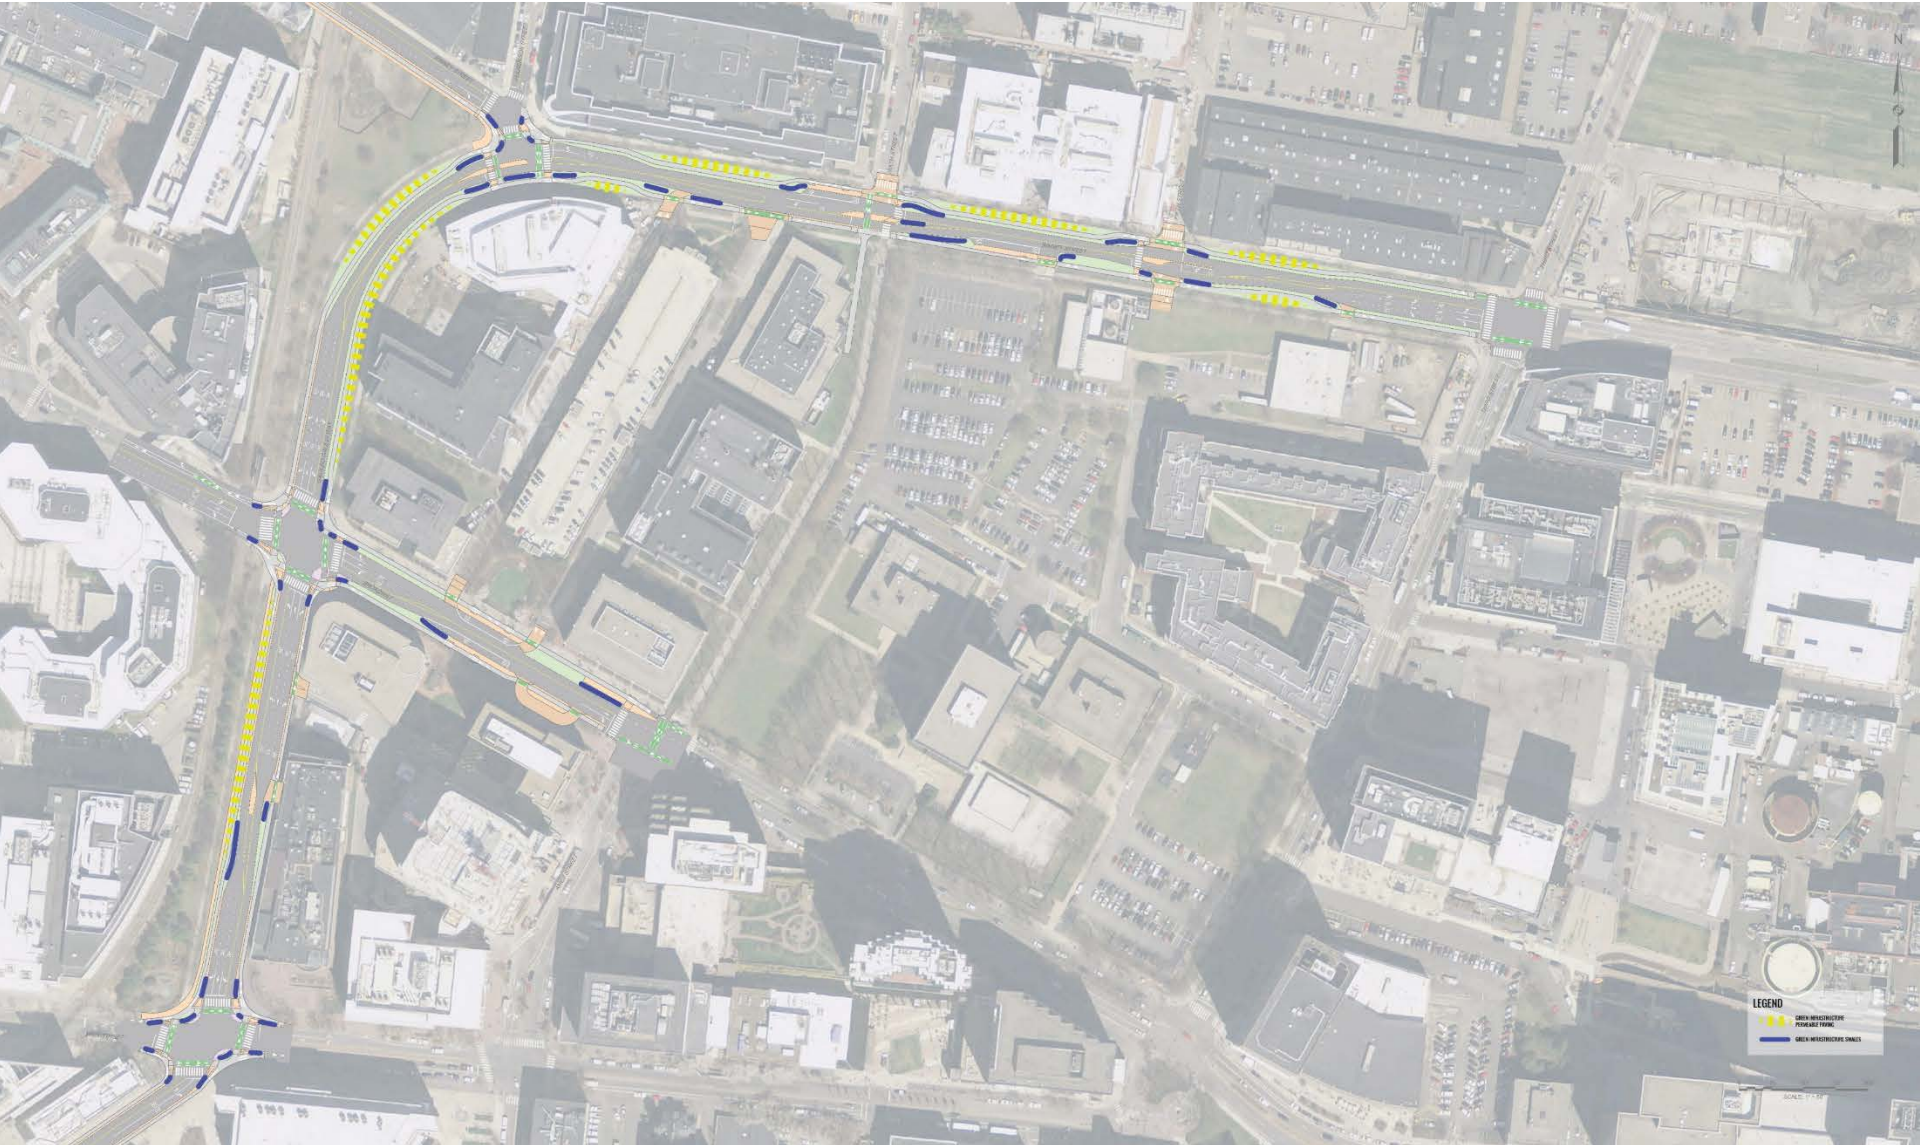

Landscape Vision
July 19, 2017

Kendall Square Streetscapes Redesign

Landscape Vision – Site Analysis

Surrounding Land Uses

Landscape Vision – Site Analysis

Pedestrian Movements

Landscape Vision – Site Analysis

Ground Floor Activity

Landscape Framework

Landscape Layers – Transportation

Landscape Layers – Streetscape Activation

Landscape Layers – Streetscape Activation

Landscape Layers – Green Infrastructure

Landscape Layers – Tree Canopy

Landscape Layers - Composite

Landscape Vision

Landscape Vision – Design Concepts

Binney Street between Fifth and Sixth Streets

Landscape Vision – Design Concepts

Binney Street between Sixth and Fulkerson Streets

Landscape Vision – Design Concepts

Broadway between Ames and Galileo Galilei Way