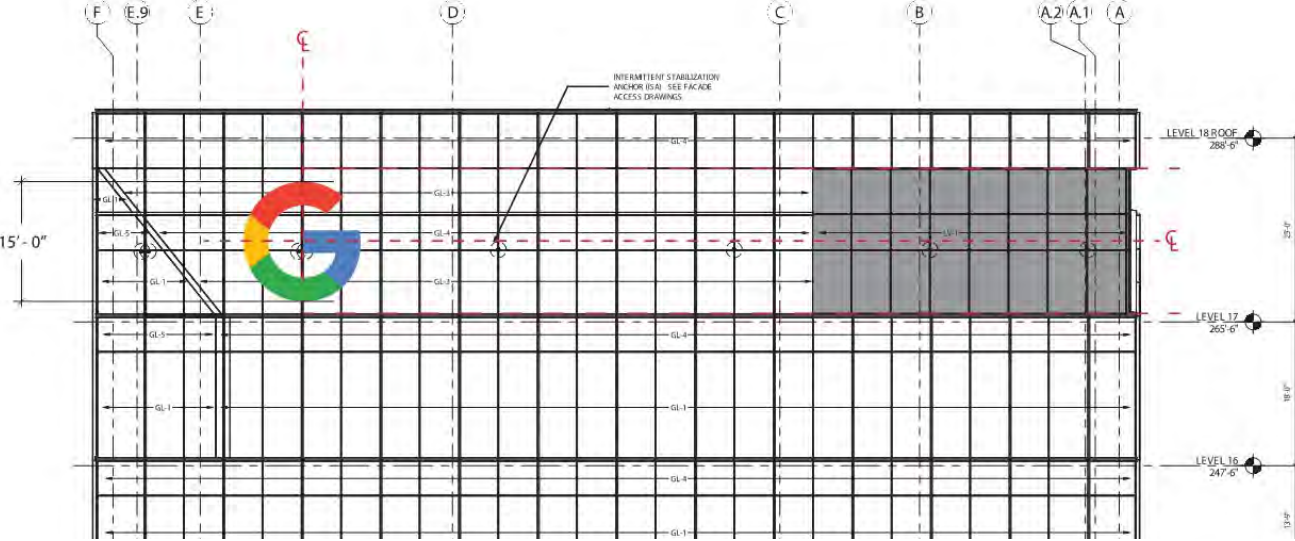

Exterior Penthouse Sign - 15'H Recessed Edge Lit Illuminated G Sign

15' diameter G; recessed edge lit sign, note front face of sign is not illuminated