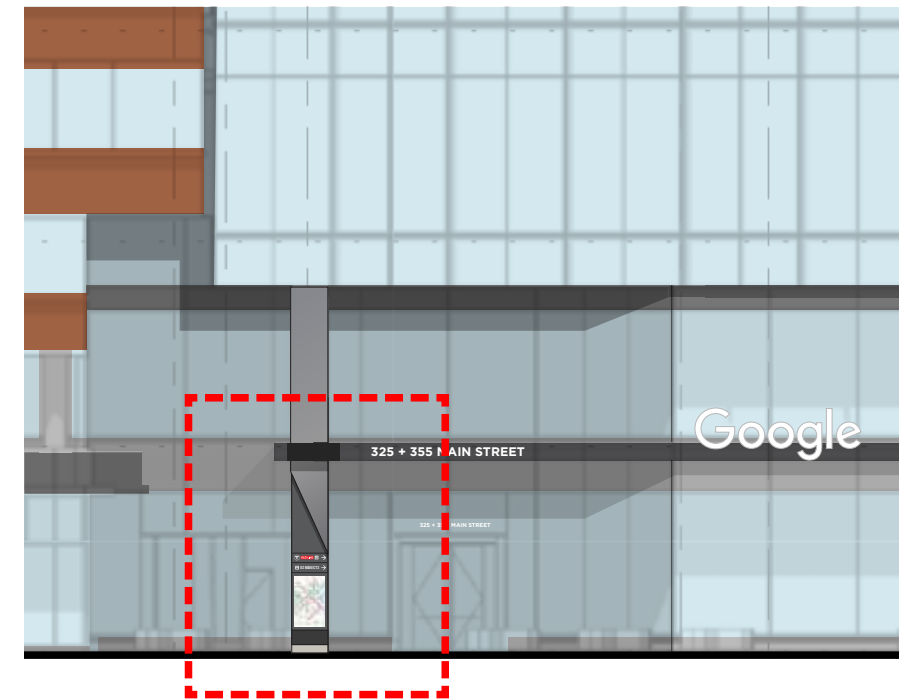

Main Street Public Lobby Entry Refinements

ENTRY COLUMN SIGNAGE **OPTION 2**