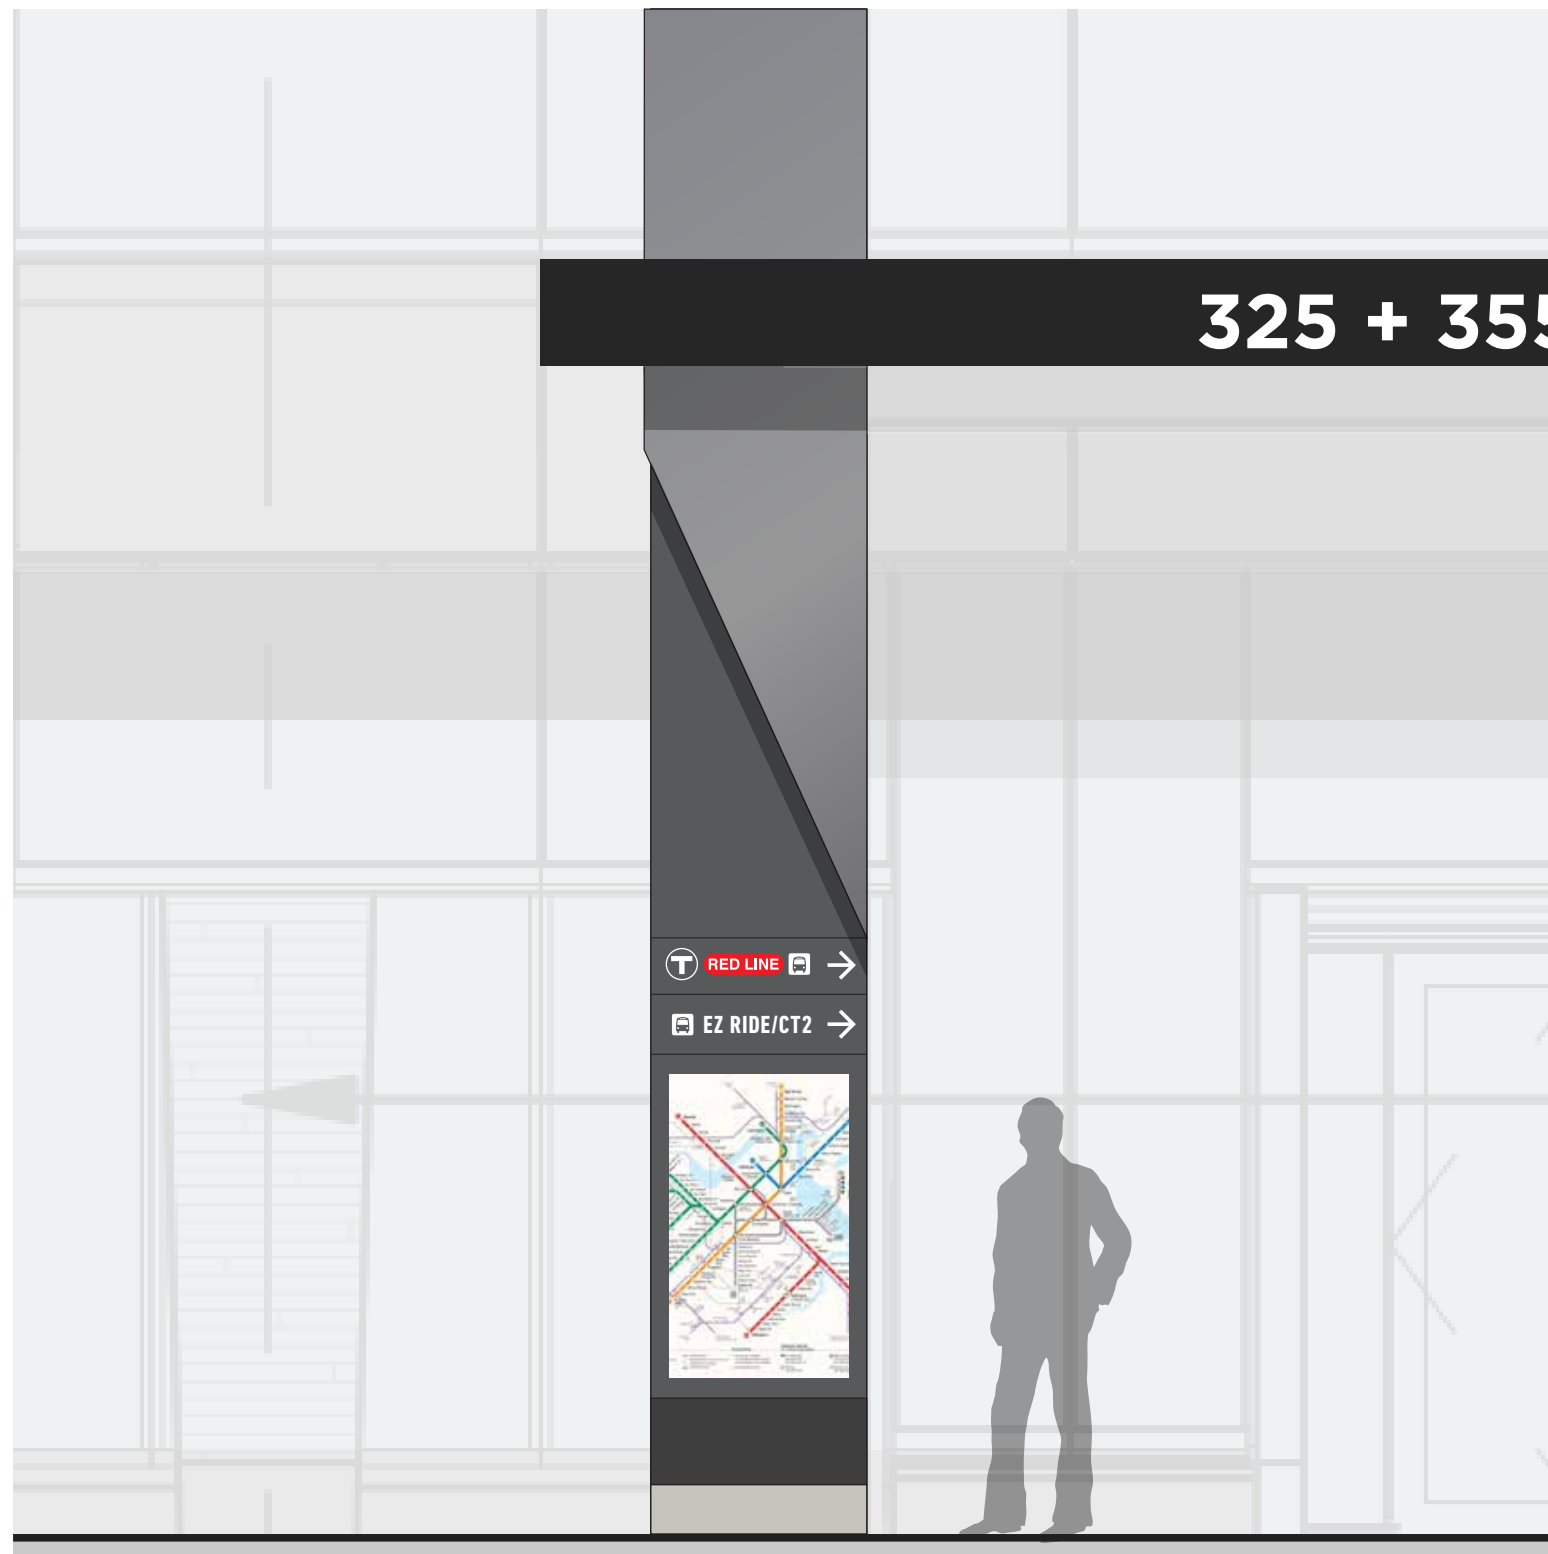

Main Street Public Lobby Entry Refinements

ENTRY COLUMN SIGNAGE **OPTION 2**