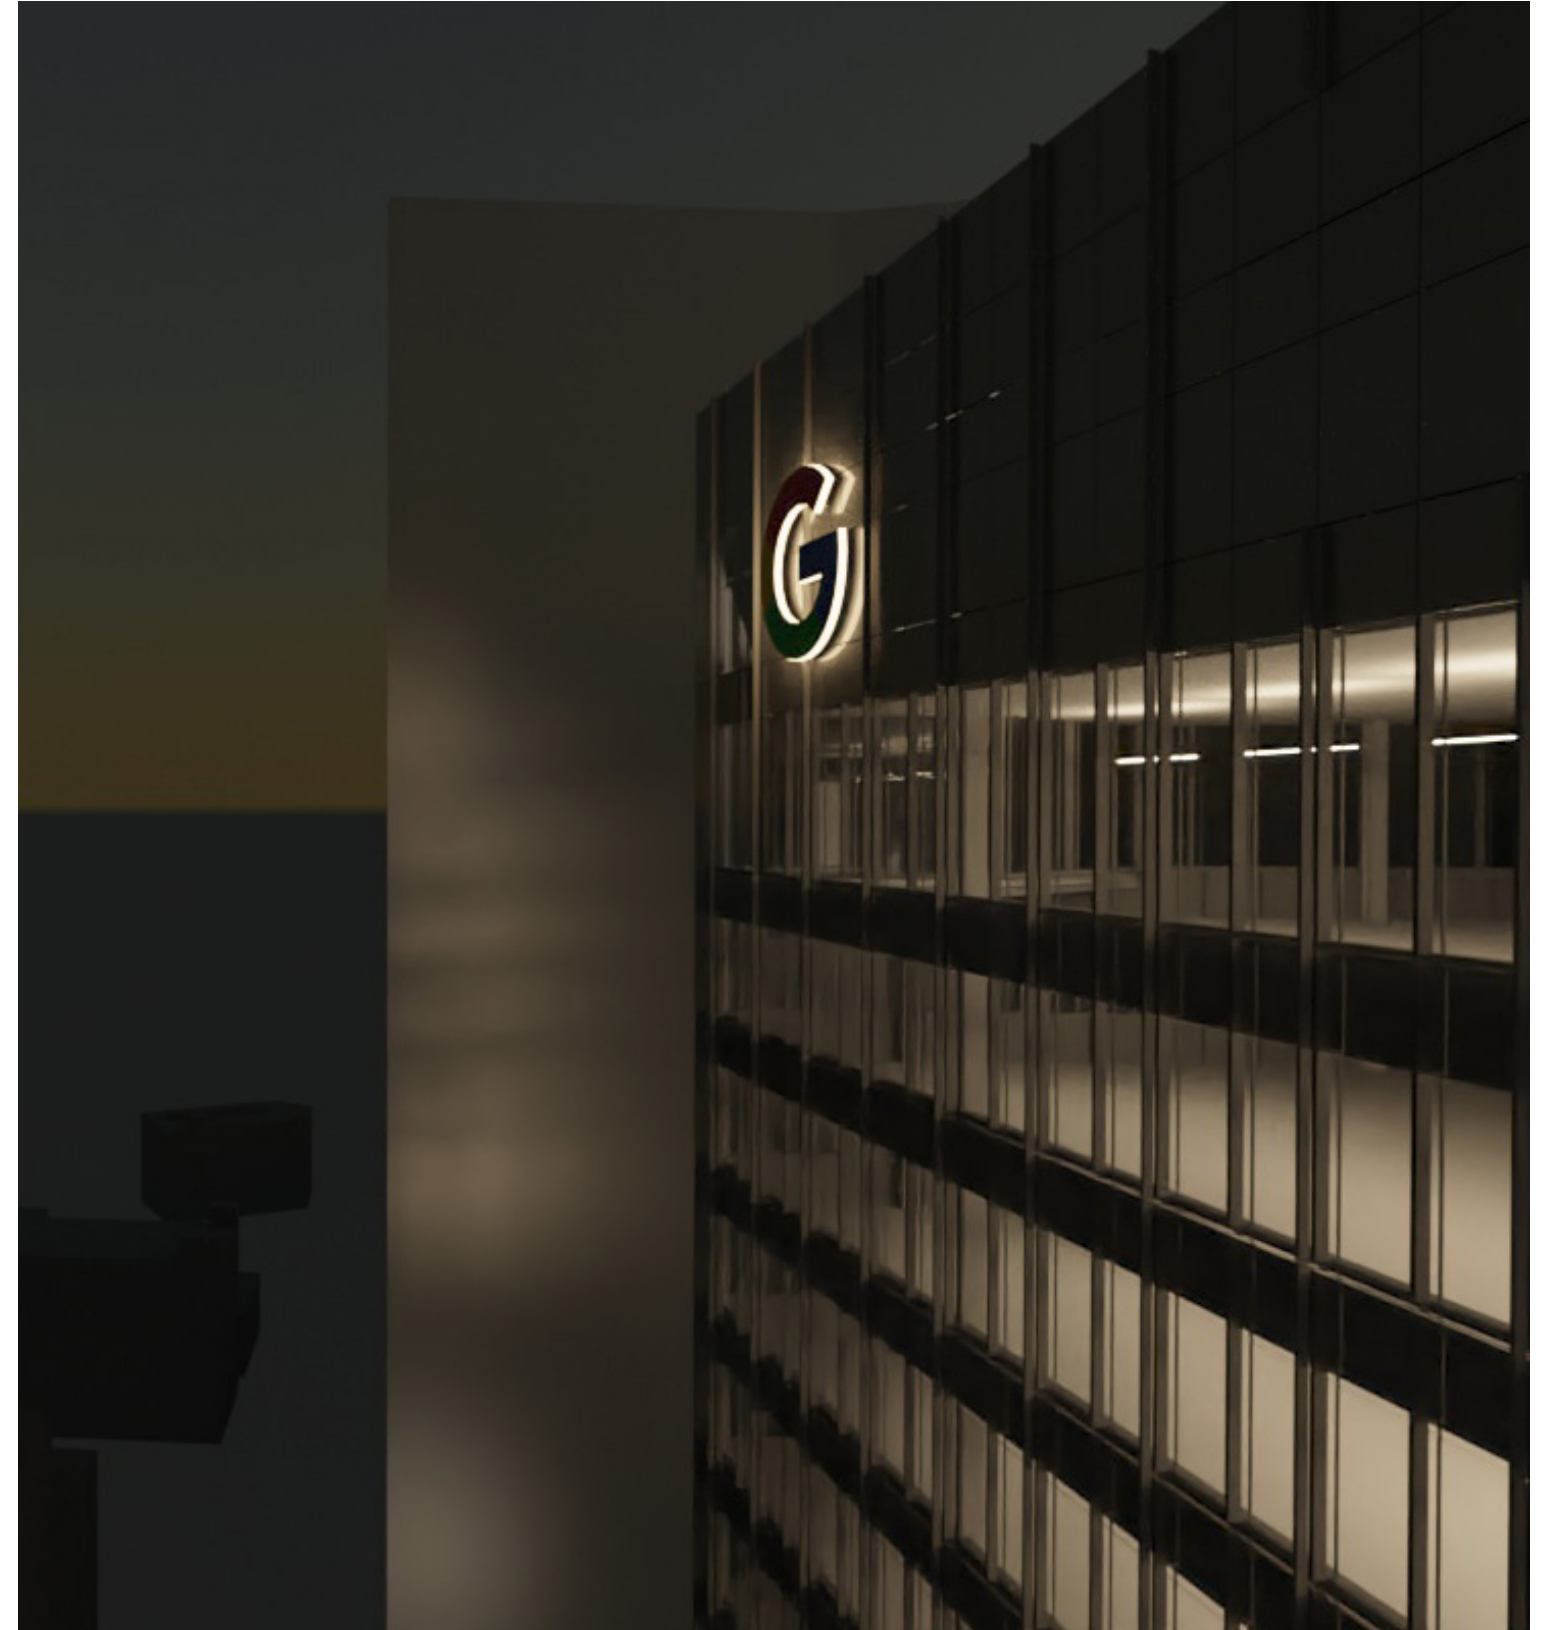

# Penthouse "G" Sign

**Exterior Penthouse Sign:** 15'H Recessed Edge Lit Illuminated G Sign

**Option 2 Description:**

- 15' diameter G
- Recessed edge lit sign, note front face of sign is not illuminated
- 6" thick painted aluminum logo, painted logo to match Google colors with a satin finish, transitions between colors to be crisp lines.
- All hardware to be exterior grade and concealed from the front face of the G logo
- Support steel and outriggers painted to match color of curtain wall mullions

# Penthouse "G" Sign – Elevation

Exterior Penthouse Sign : 15'H Recessed Edge Lit Illuminated G Sign

15' diameter G; recessed edge lit sign, note front face of sign is not illuminated

# Penthouse "G" Sign – Light Studies