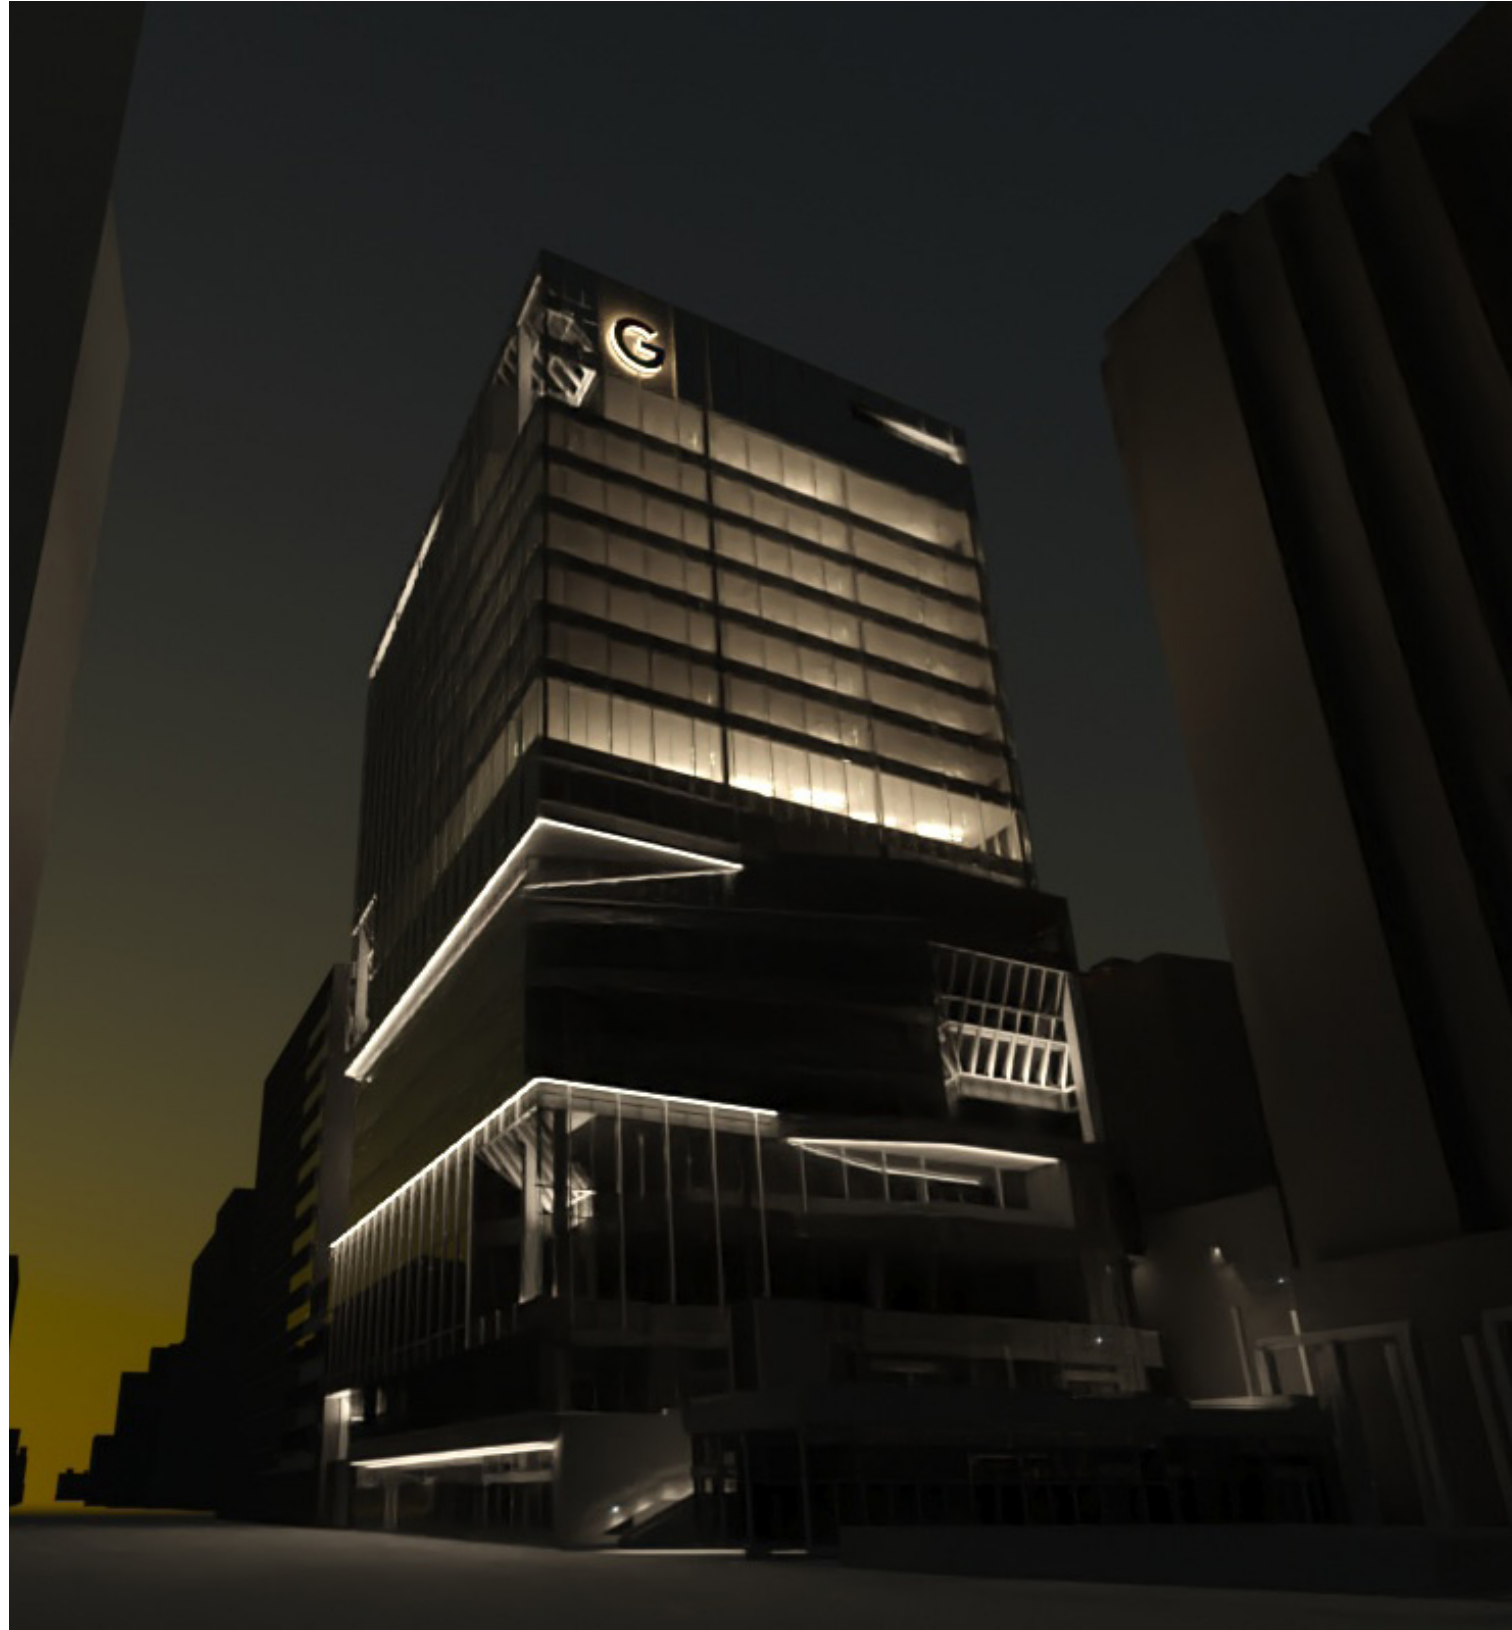

# Outline

- Penthouse “G” Sign
- Main Street Public Lobby Entry Refinements
- Main Street “Google” Sign
- Google Lobby Art Installation

# Penthouse "G" Sign

**Exterior Penthouse Sign:** 15'H Recessed Edge Lit Illuminated G Sign

**Option 2 Description:**

- 15' diameter G
- Recessed edge lit sign, note front face of sign is not illuminated
- 6" thick painted aluminum logo, painted logo to match Google colors with a satin finish, transitions between colors to be crisp lines.
- All hardware to be exterior grade and concealed from the front face of the G logo
- Support steel and outriggers painted to match color of curtain wall mullions

# Penthouse "G" Sign – Elevation

Exterior Penthouse Sign : 15'H Recessed Edge Lit Illuminated G Sign

15' diameter G; recessed edge lit sign, note front face of sign is not illuminated

# Penthouse "G" Sign – Light Studies