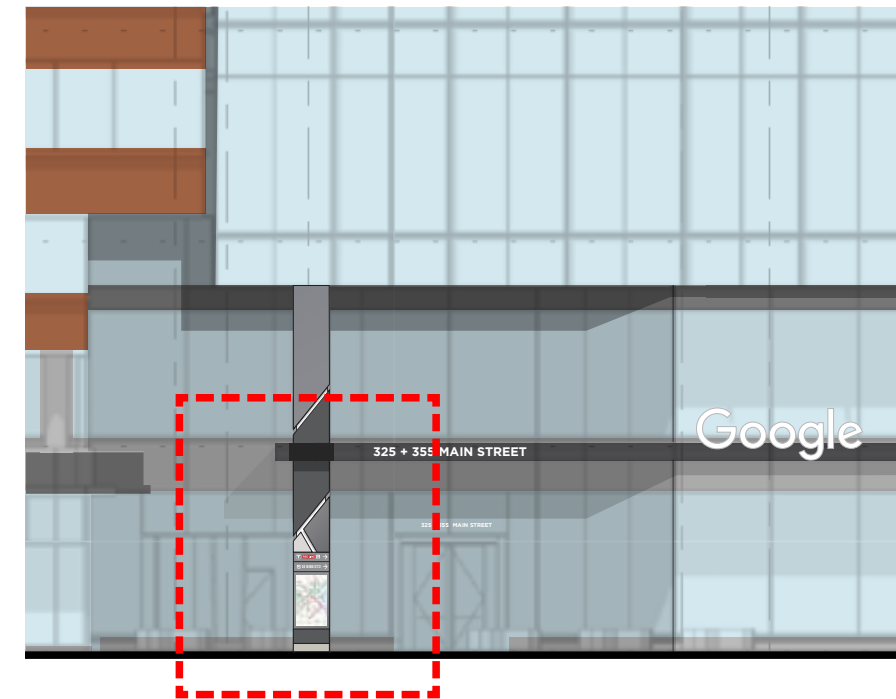

Main Street Public Lobby Entry Refinements

ENTRY COLUMN SIGNAGE **OPTION 1**