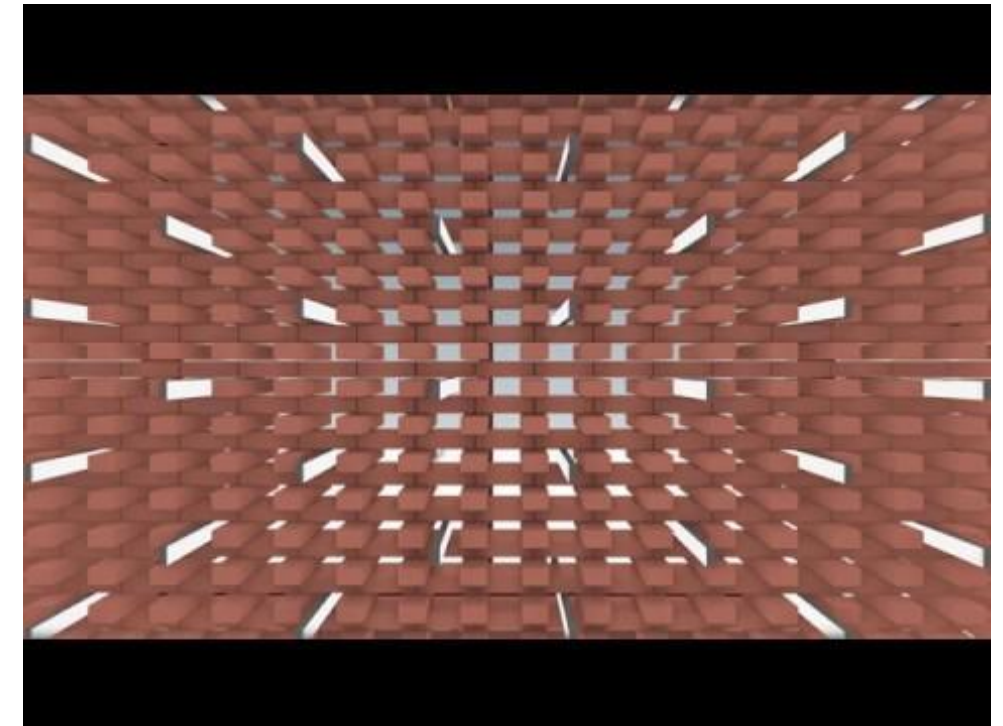

Google Lobby Art Installation

Interior Embedded Signage - 16"x 2" Woven Tickers

An independent display technology, LED tickers, weaves through the gaps and along the faces of the wall, echoing the angles of the turning bricks.