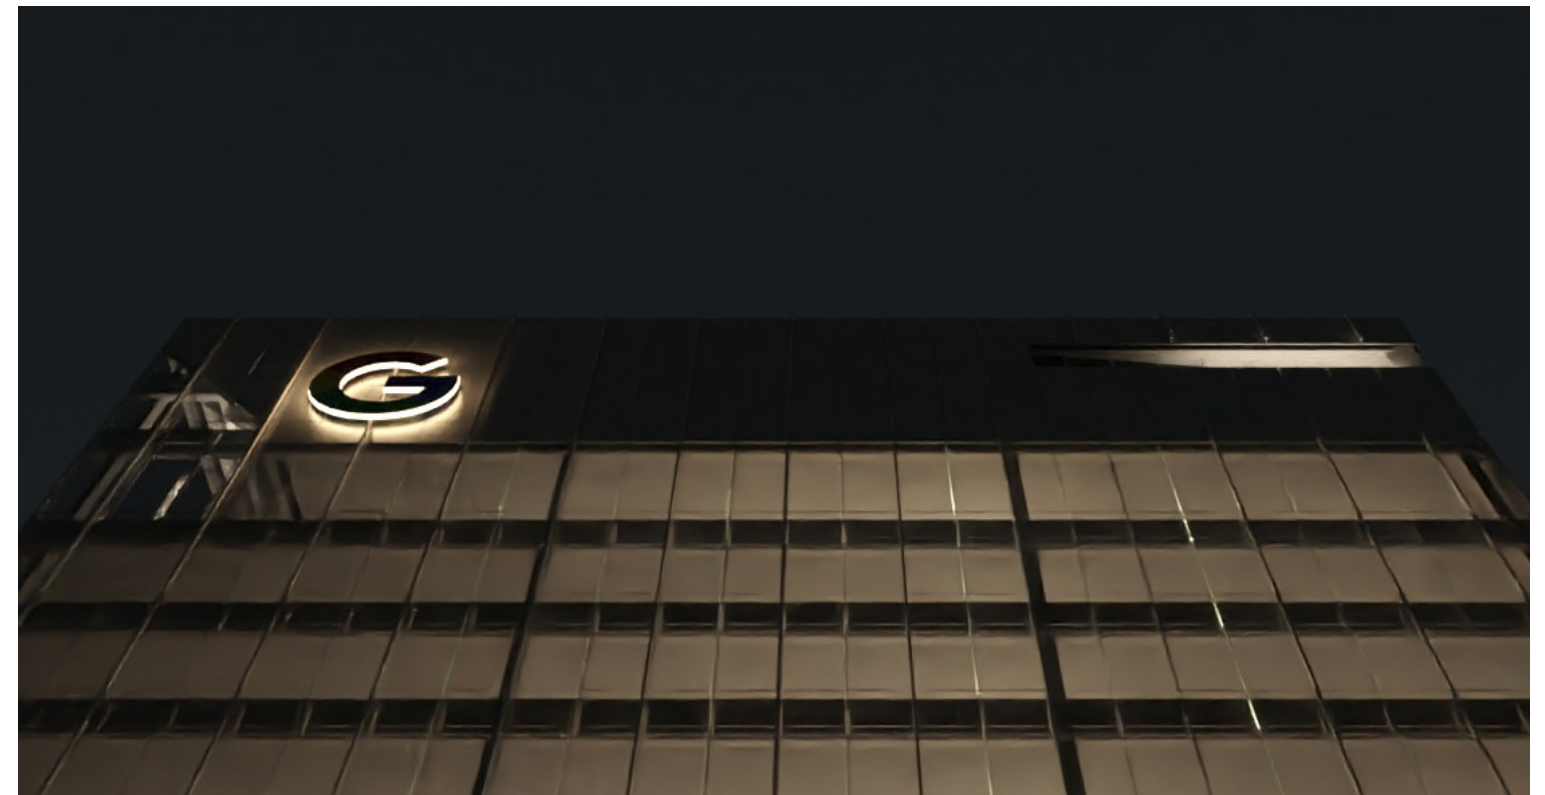

Penthouse "G" Sign – Light Studies