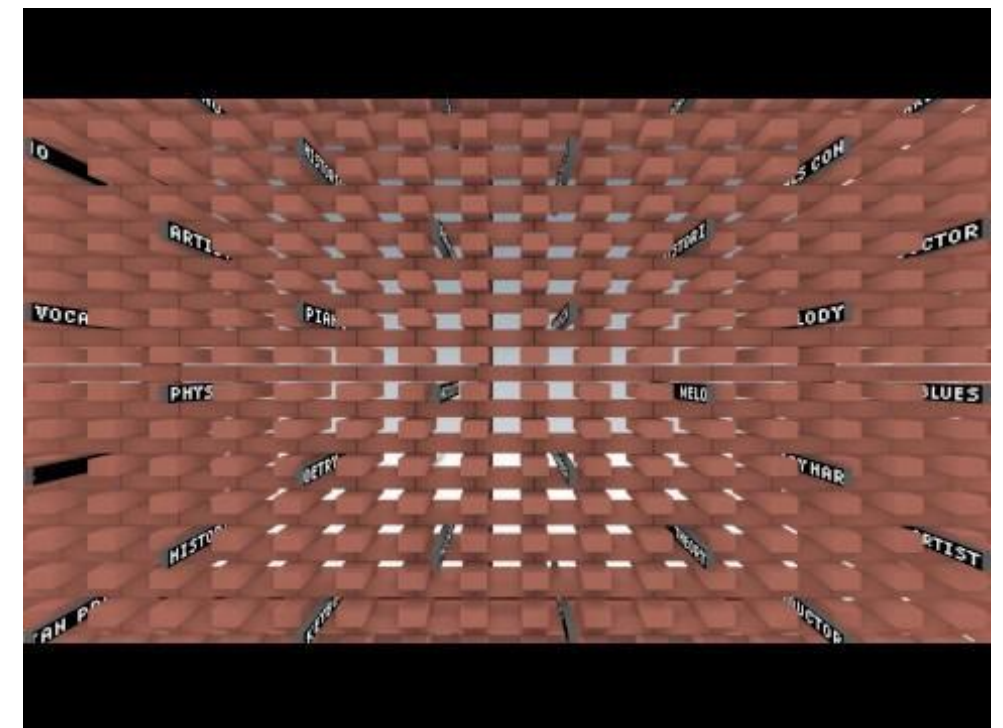

## Interior Embedded Signage - 16"x 2" Woven Tickers

An independent display technology, LED tickers, weaves through the gaps and along the faces of the wall, echoing the angles of the turning bricks.