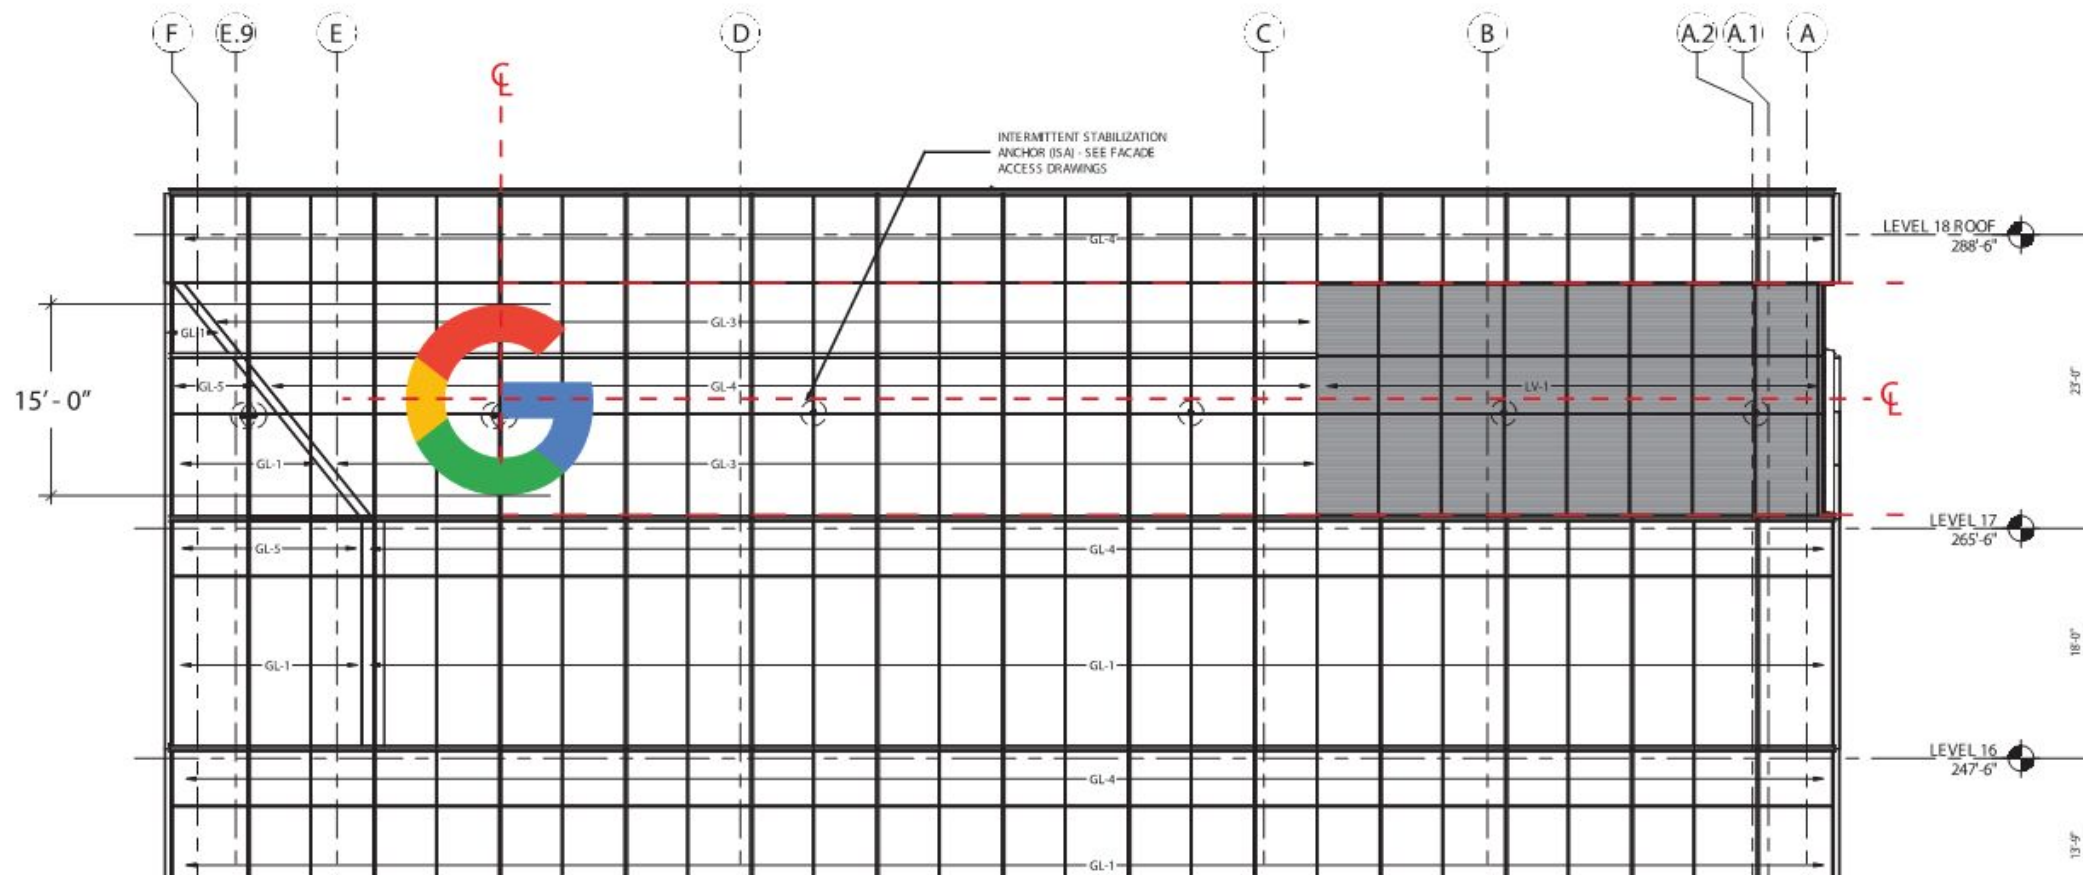

# Outline

- Penthouse “G” Sign
- Main Street Public Lobby Entry Refinements
- Main Street “Google” Sign
- Google Lobby Art Installation

# Penthouse "G" Sign

**Exterior Penthouse Sign:** 15'H Recessed Edge Lit Illuminated G Sign

**Option 2 Description:**

- 15' diameter G
- Recessed edge lit sign, note front face of sign is not illuminated
- 6" thick painted aluminum logo, painted logo to match Google colors with a satin finish, transitions between colors to be crisp lines.
- All hardware to be exterior grade and concealed from the front face of the G logo
- Support steel and outriggers painted to match color of curtain wall mullions

# Penthouse "G" Sign – Elevation

Exterior Penthouse Sign : 15'H Recessed Edge Lit Illuminated G Sign

15' diameter G; recessed edge lit sign, note front face of sign is not illuminated

# Penthouse "G" Sign – Light Studies