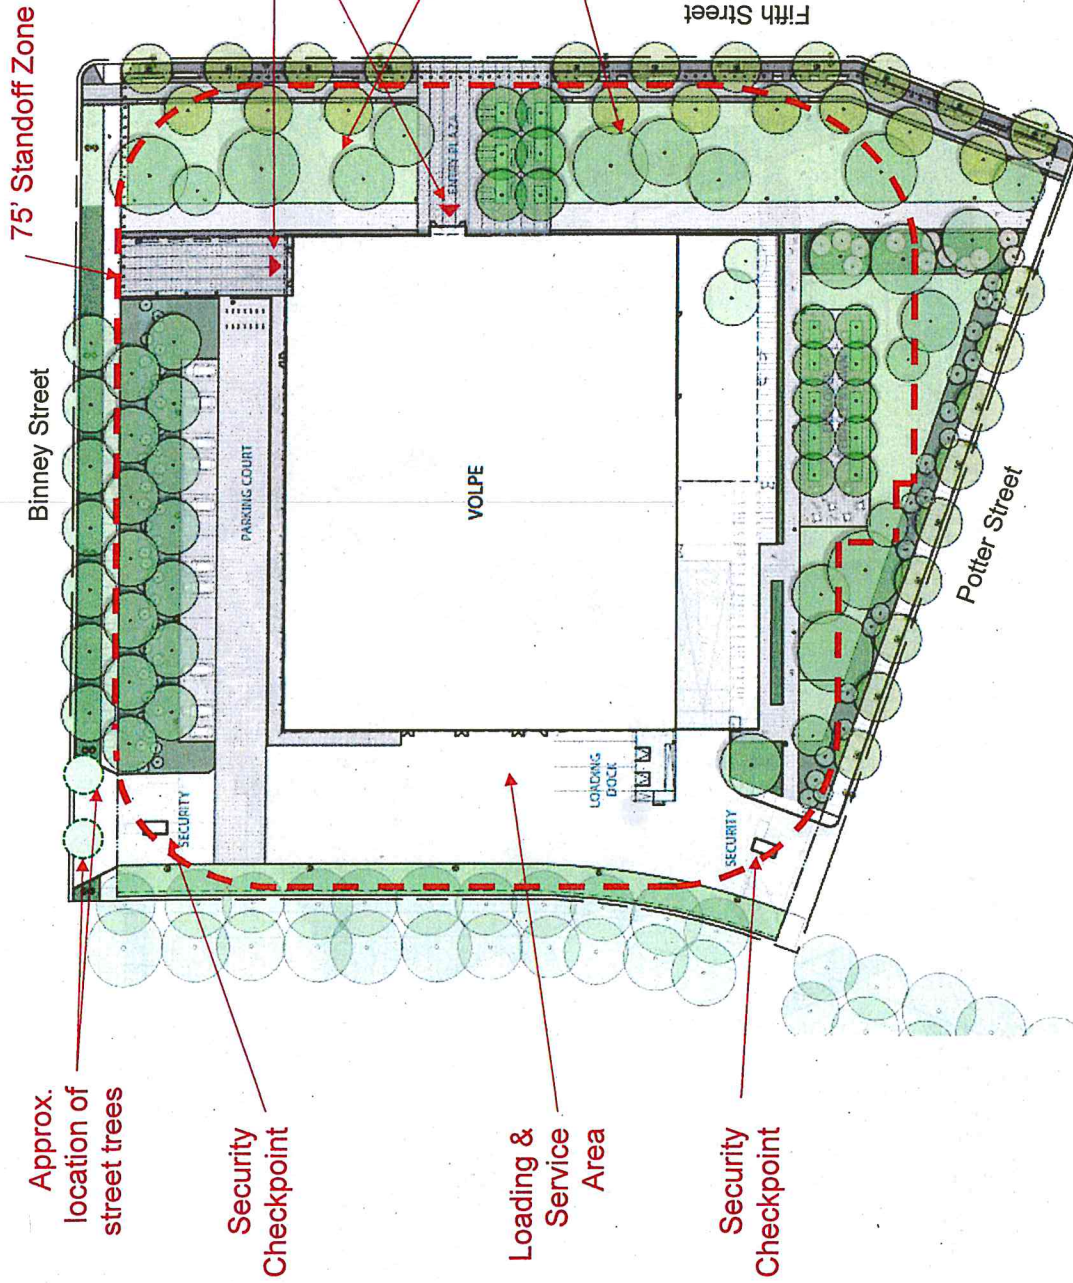

Site Plan

Access Requirements

London Plane trees to be removed

Proposed Replacement Plan

BINNEY STREET TREES /

Proposed Replacement of 2 Street Trees

- On behalf of the GSA, MIT proposes to plant up to 5 new street trees along Binney Street to replace the two street trees
- Our arborist has opined that one tree is in fair health and one tree is in poor health and both have compromised canopies
- Upon planting, the five new street trees will maintain the total caliper inches, and increase canopy coverage by approximately 85 square feet, an 18% increase