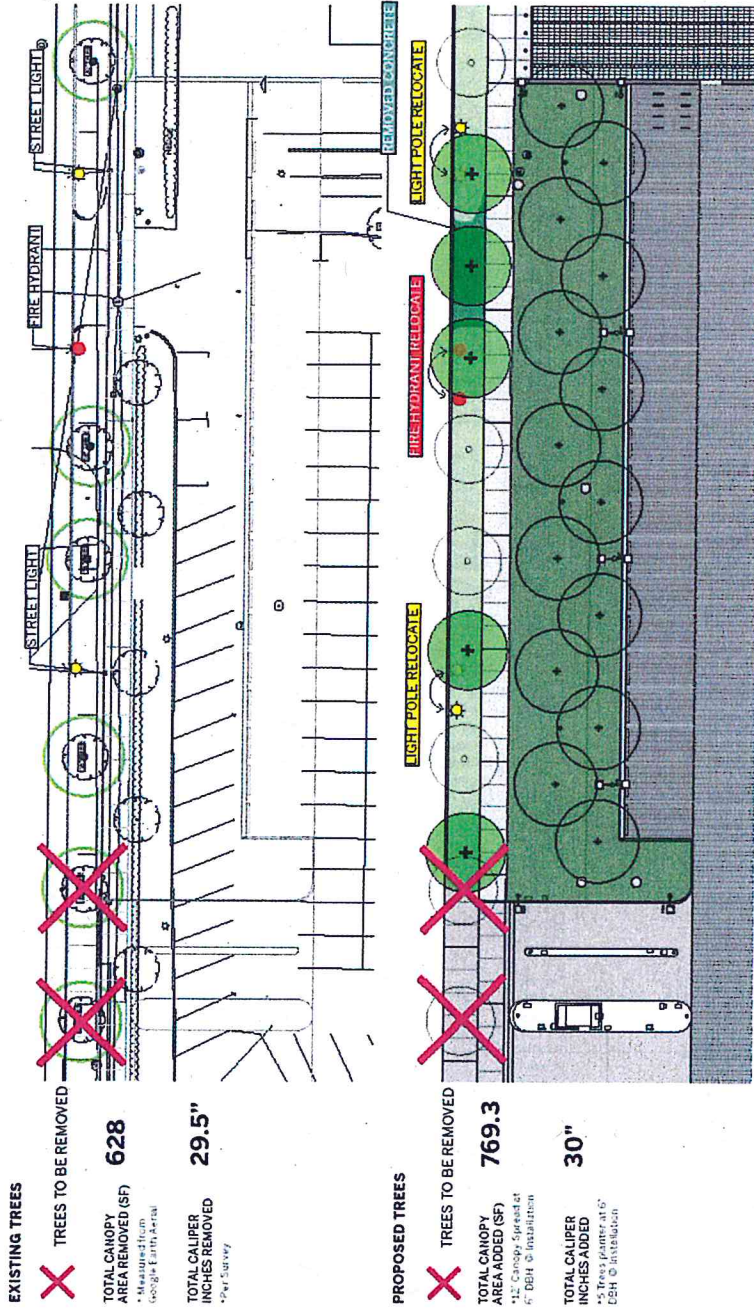

Site Plan

Access Requirements

London Plane trees to be removed

Proposed Replacement Plan

BINNEY STREET TREES /

Proposed Replacement of 2 Street Trees

- On behalf of the GSA, MIT proposes to plant up to 5 new street trees along Binney Street to replace the two street trees
- Our arborist has opined that one tree is in fair health and one tree is in poor health and both have compromised canopies
- Upon planting, the five new street trees will maintain the total caliper inches, and increase canopy coverage by approximately 85 square feet, an 18% increase